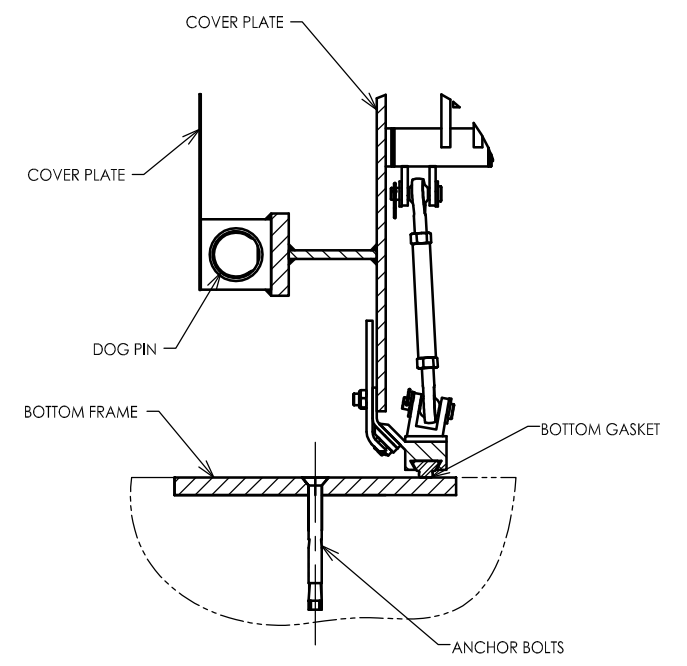

8 7 6 5 4 3 2 1

D
C
B
A

ISOMETRIC VIEW
BOLT-ON FRAME

INSIDE ELEVATION VIEW
DOOR SHOWN DOGGED

SEALED HEAD DETAIL
FLAT BAR UPPER FRAME

SEALED SILL DETAIL

SEALED JAMB DETAIL
FLAT BAR SIDE FRAME

SEALED JAMB DETAIL
ANGLE SIDE FRAME

SEALED JAMB DETAIL
FLAT BAR SIDE FRAME

NOTE: ALL DIMENSIONS ARE IN INCHES.
NOT ALL VIEWS ARE TO SCALE.

<p>THIS DRAWING CONTAINS COMPANY PROPRIETARY AND CONFIDENTIAL INFORMATION AND IS NOT TO BE COPIED, DISCLOSED TO OTHERS OR USED IN ANY MANNER WITHOUT PRIOR PERMISSION OF WALZ & KRENZER, INC.</p>	<p>WALZ & KRENZER, INC. 91 WILLENBROCK RD., UNIT B-4 OXFORD, CT. 06478 WEB SITE: www.wkdoors.com</p>
	<p>FLUSH SILL WATERTIGHT DOOR (MODEL WT-FD-FS)</p>