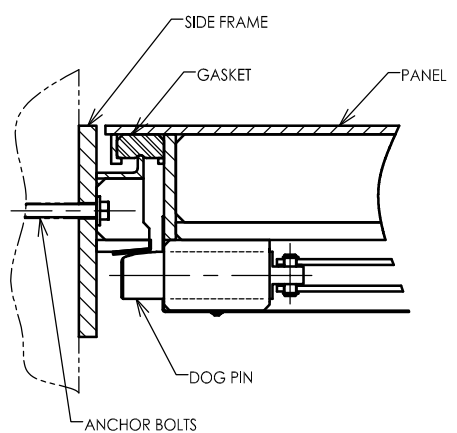

8 7 6 5 4 3 2 1

D
C
B
A

ISOMETRIC VIEW
BOLT-ON FRAME

INSIDE ELEVATION VIEW
DOOR SHOWN DOGGED

SEALED HEAD DETAIL
FLAT BAR UPPER FRAME

SEALED SILL DETAIL

SEALED JAMB DETAIL
FLAT BAR SIDE FRAME

SEALED JAMB DETAIL
ANGLE SIDE FRAME

SEALED JAMB DETAIL
FLAT BAR SIDE FRAME

NOTE: ALL DIMENSIONS ARE IN INCHES.
NOT ALL VIEWS ARE TO SCALE.

<p>THIS DRAWING CONTAINS COMPANY PROPRIETARY AND CONFIDENTIAL INFORMATION AND IS NOT TO BE COPIED, DISCLOSED TO OTHERS OR USED IN ANY MANNER WITHOUT PRIOR PERMISSION OF WALZ & KRENZER, INC.</p>	<p>WALZ & KRENZER, INC. 91 WILLENBROCK RD., UNIT B-4 OXFORD, CT. 06478 WEB SITE: www.wkdoors.com</p>
	<p>FLUSH SILL WATERTIGHT DOOR (MODEL WT-FD-FS)</p>