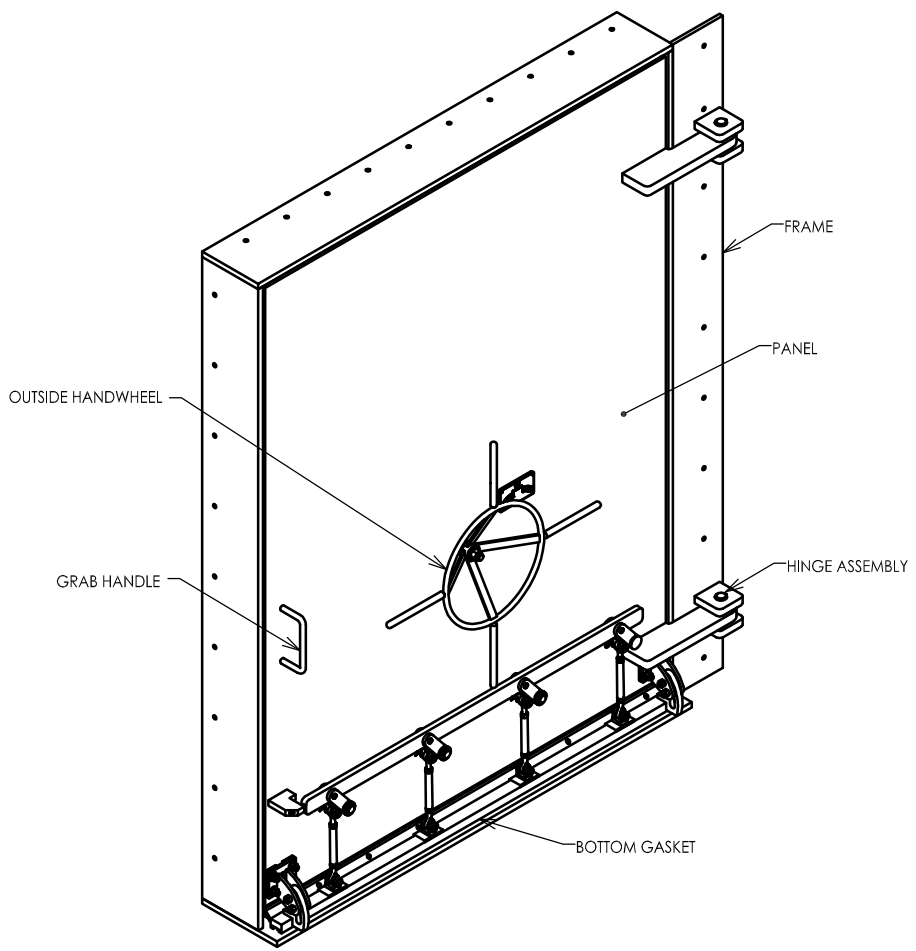

8 7 6 5 4 3 2 1

D
C
B
A

ISOMETRIC VIEW
BOLT-ON FRAME

INSIDE ELEVATION VIEW
DOOR SHOWN DOGGED

SEALED HEAD DETAIL
FLAT BAR UPPER FRAME

SEALED SILL DETAIL

SEALED JAMB DETAIL
FLAT BAR SIDE FRAME

SEALED JAMB DETAIL
ANGLE SIDE FRAME

SEALED JAMB DETAIL
FLAT BAR SIDE FRAME

NOTE: ALL DIMENSIONS ARE IN INCHES.
NOT ALL VIEWS ARE TO SCALE.

<p>THIS DRAWING CONTAINS COMPANY PROPRIETARY AND CONFIDENTIAL INFORMATION AND IS NOT TO BE COPIED, DISCLOSED TO OTHERS OR USED IN ANY MANNER WITHOUT PRIOR PERMISSION OF WALZ & KRENZER, INC.</p>	<p>WALZ & KRENZER, INC. 91 WILLENBROCK RD., UNIT B-4 OXFORD, CT. 06478 WEB SITE: www.wkdoors.com</p>
	<p>FLUSH SILL WATERTIGHT DOOR (MODEL WT-FD-FS)</p>