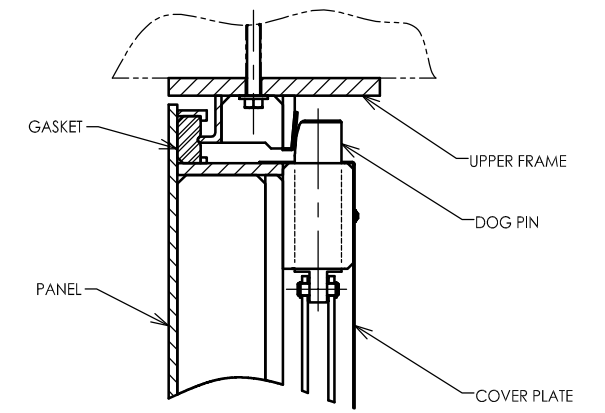

8 7 6 5 4 3 2 1

D
C
B
A

ISOMETRIC VIEW
BOLT-ON FRAME

INSIDE ELEVATION VIEW
DOOR SHOWN DOGGED

SEALED HEAD DETAIL
FLAT BAR UPPER FRAME

SEALED SILL DETAIL

SEALED JAMB DETAIL
FLAT BAR SIDE FRAME

SEALED JAMB DETAIL
ANGLE SIDE FRAME

SEALED JAMB DETAIL
FLAT BAR SIDE FRAME

NOTE: ALL DIMENSIONS ARE IN INCHES.
NOT ALL VIEWS ARE TO SCALE.

<p>THIS DRAWING CONTAINS COMPANY PROPRIETARY AND CONFIDENTIAL INFORMATION AND IS NOT TO BE COPIED, DISCLOSED TO OTHERS OR USED IN ANY MANNER WITHOUT PRIOR PERMISSION OF WALZ & KRENZER, INC.</p>	<p>WALZ & KRENZER, INC. 91 WILLENBROCK RD., UNIT B-4 OXFORD, CT. 06478 WEB SITE: www.wkdoors.com</p>
	<p>FLUSH SILL WATERTIGHT DOOR (MODEL WT-FD-FS)</p>