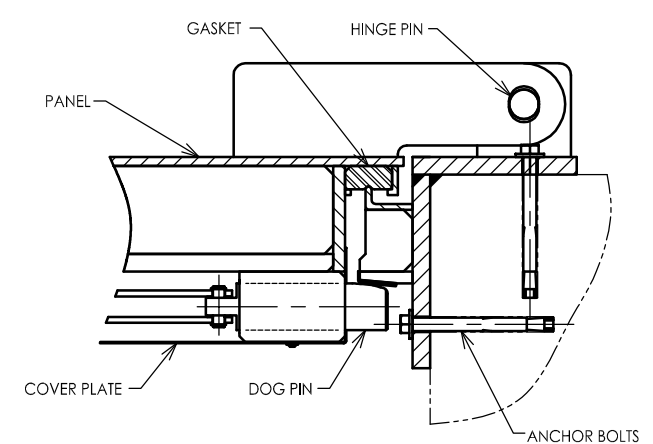

8 7 6 5 4 3 2 1

D
C
B
A

ISOMETRIC VIEW
BOLT-ON FRAME

INSIDE ELEVATION VIEW
DOOR SHOWN DOGGED

SEALED HEAD DETAIL
FLAT BAR UPPER FRAME

SEALED SILL DETAIL

SEALED JAMB DETAIL
FLAT BAR SIDE FRAME

SEALED JAMB DETAIL
ANGLE SIDE FRAME

SEALED JAMB DETAIL
FLAT BAR SIDE FRAME

NOTE: ALL DIMENSIONS ARE IN INCHES.
NOT ALL VIEWS ARE TO SCALE.

<p>THIS DRAWING CONTAINS COMPANY PROPRIETARY AND CONFIDENTIAL INFORMATION AND IS NOT TO BE COPIED, DISCLOSED TO OTHERS OR USED IN ANY MANNER WITHOUT PRIOR PERMISSION OF WALZ & KRENZER, INC.</p>	<p>WALZ & KRENZER, INC. 91 WILLENBROCK RD., UNIT B-4 OXFORD, CT. 06478 WEB SITE: www.wkdoors.com</p>
	<p>FLUSH SILL WATERTIGHT DOOR (MODEL WT-FD-FS)</p>