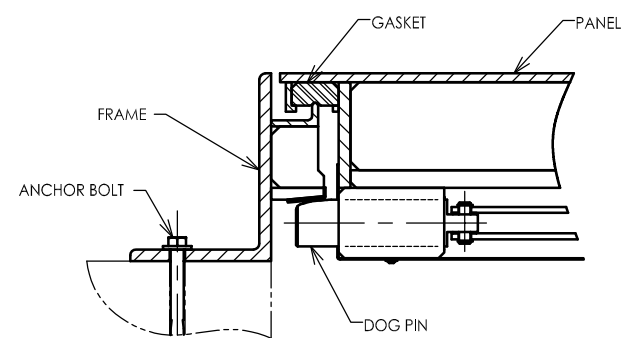

8 7 6 5 4 3 2 1

D
C
B
A

ISOMETRIC VIEW
BOLT-ON FRAME

INSIDE ELEVATION VIEW
DOOR SHOWN DOGGED

SEALED HEAD DETAIL
FLAT BAR UPPER FRAME

SEALED SILL DETAIL

SEALED JAMB DETAIL
FLAT BAR SIDE FRAME

SEALED JAMB DETAIL
ANGLE SIDE FRAME

SEALED JAMB DETAIL
FLAT BAR SIDE FRAME

NOTE: ALL DIMENSIONS ARE IN INCHES.
NOT ALL VIEWS ARE TO SCALE.

<p>THIS DRAWING CONTAINS COMPANY PROPRIETARY AND CONFIDENTIAL INFORMATION AND IS NOT TO BE COPIED, DISCLOSED TO OTHERS OR USED IN ANY MANNER WITHOUT PRIOR PERMISSION OF WALZ & KRENZER, INC.</p>	<p>WALZ & KRENZER, INC. 91 WILLENBROCK RD., UNIT B-4 OXFORD, CT. 06478 WEB SITE: www.wkdoors.com</p>
	<p>FLUSH SILL WATERTIGHT DOOR (MODEL WT-FD-FS)</p>