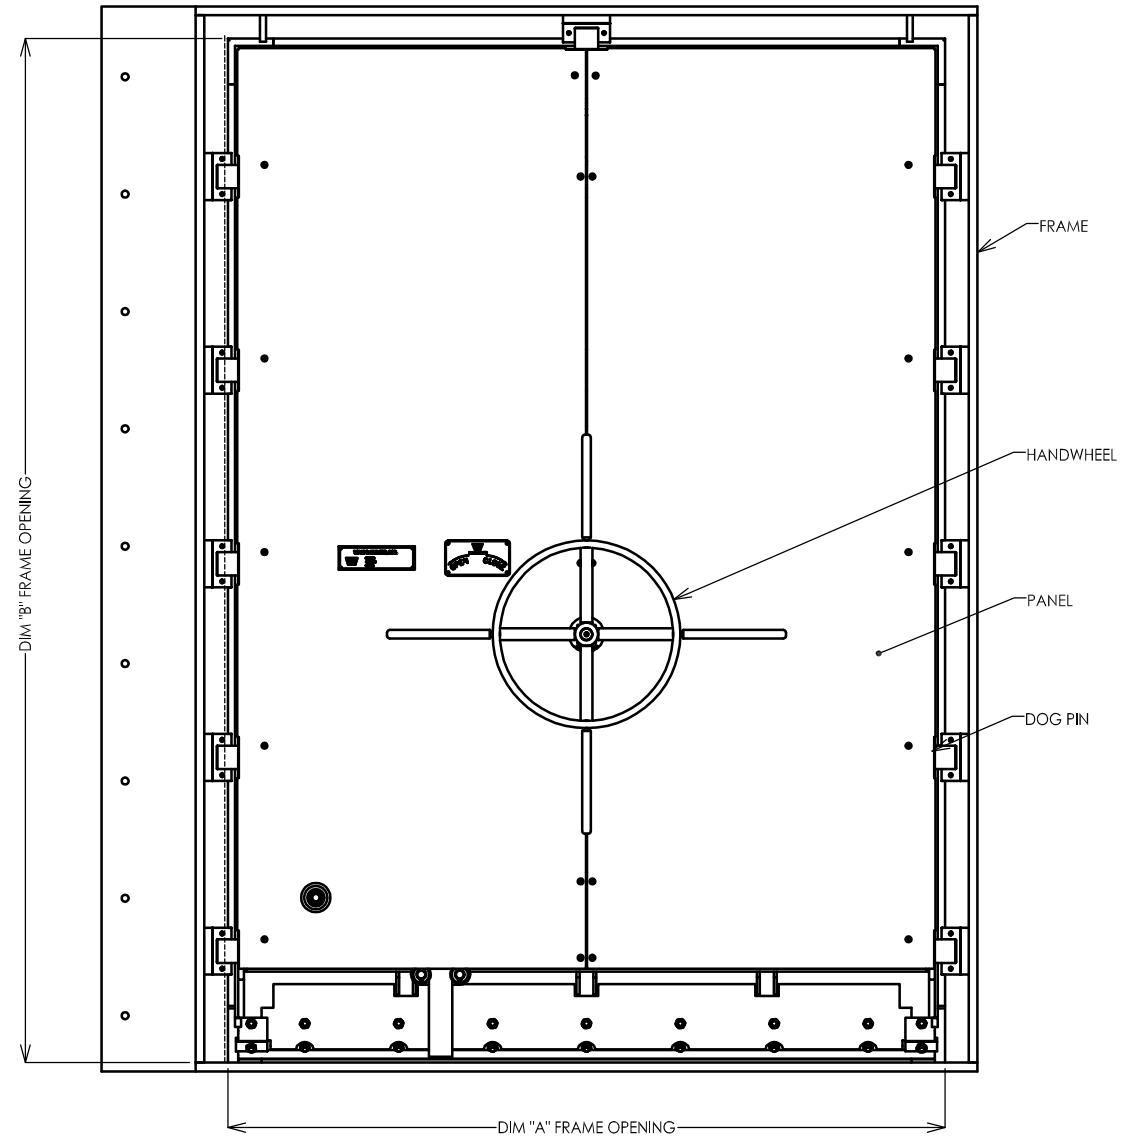

8 7 6 5 4 3 2 1

D
C
B
A

ISOMETRIC VIEW
BOLT-ON FRAME

INSIDE ELEVATION VIEW
DOOR SHOWN DOGGED

SEALED HEAD DETAIL
FLAT BAR UPPER FRAME

SEALED SILL DETAIL

SEALED JAMB DETAIL
FLAT BAR SIDE FRAME

SEALED JAMB DETAIL
ANGLE SIDE FRAME

SEALED JAMB DETAIL
FLAT BAR SIDE FRAME

NOTE: ALL DIMENSIONS ARE IN INCHES.
NOT ALL VIEWS ARE TO SCALE.

<p>THIS DRAWING CONTAINS COMPANY PROPRIETARY AND CONFIDENTIAL INFORMATION AND IS NOT TO BE COPIED, DISCLOSED TO OTHERS OR USED IN ANY MANNER WITHOUT PRIOR PERMISSION OF WALZ & KRENZER, INC.</p>	<p>WALZ & KRENZER, INC. 91 WILLENBROCK RD., UNIT B-4 OXFORD, CT. 06478 WEB SITE: www.wkdoors.com</p>
	<p>FLUSH SILL WATERTIGHT DOOR (MODEL WT-FD-FS)</p>

8 7 6 5 4 3 2 1